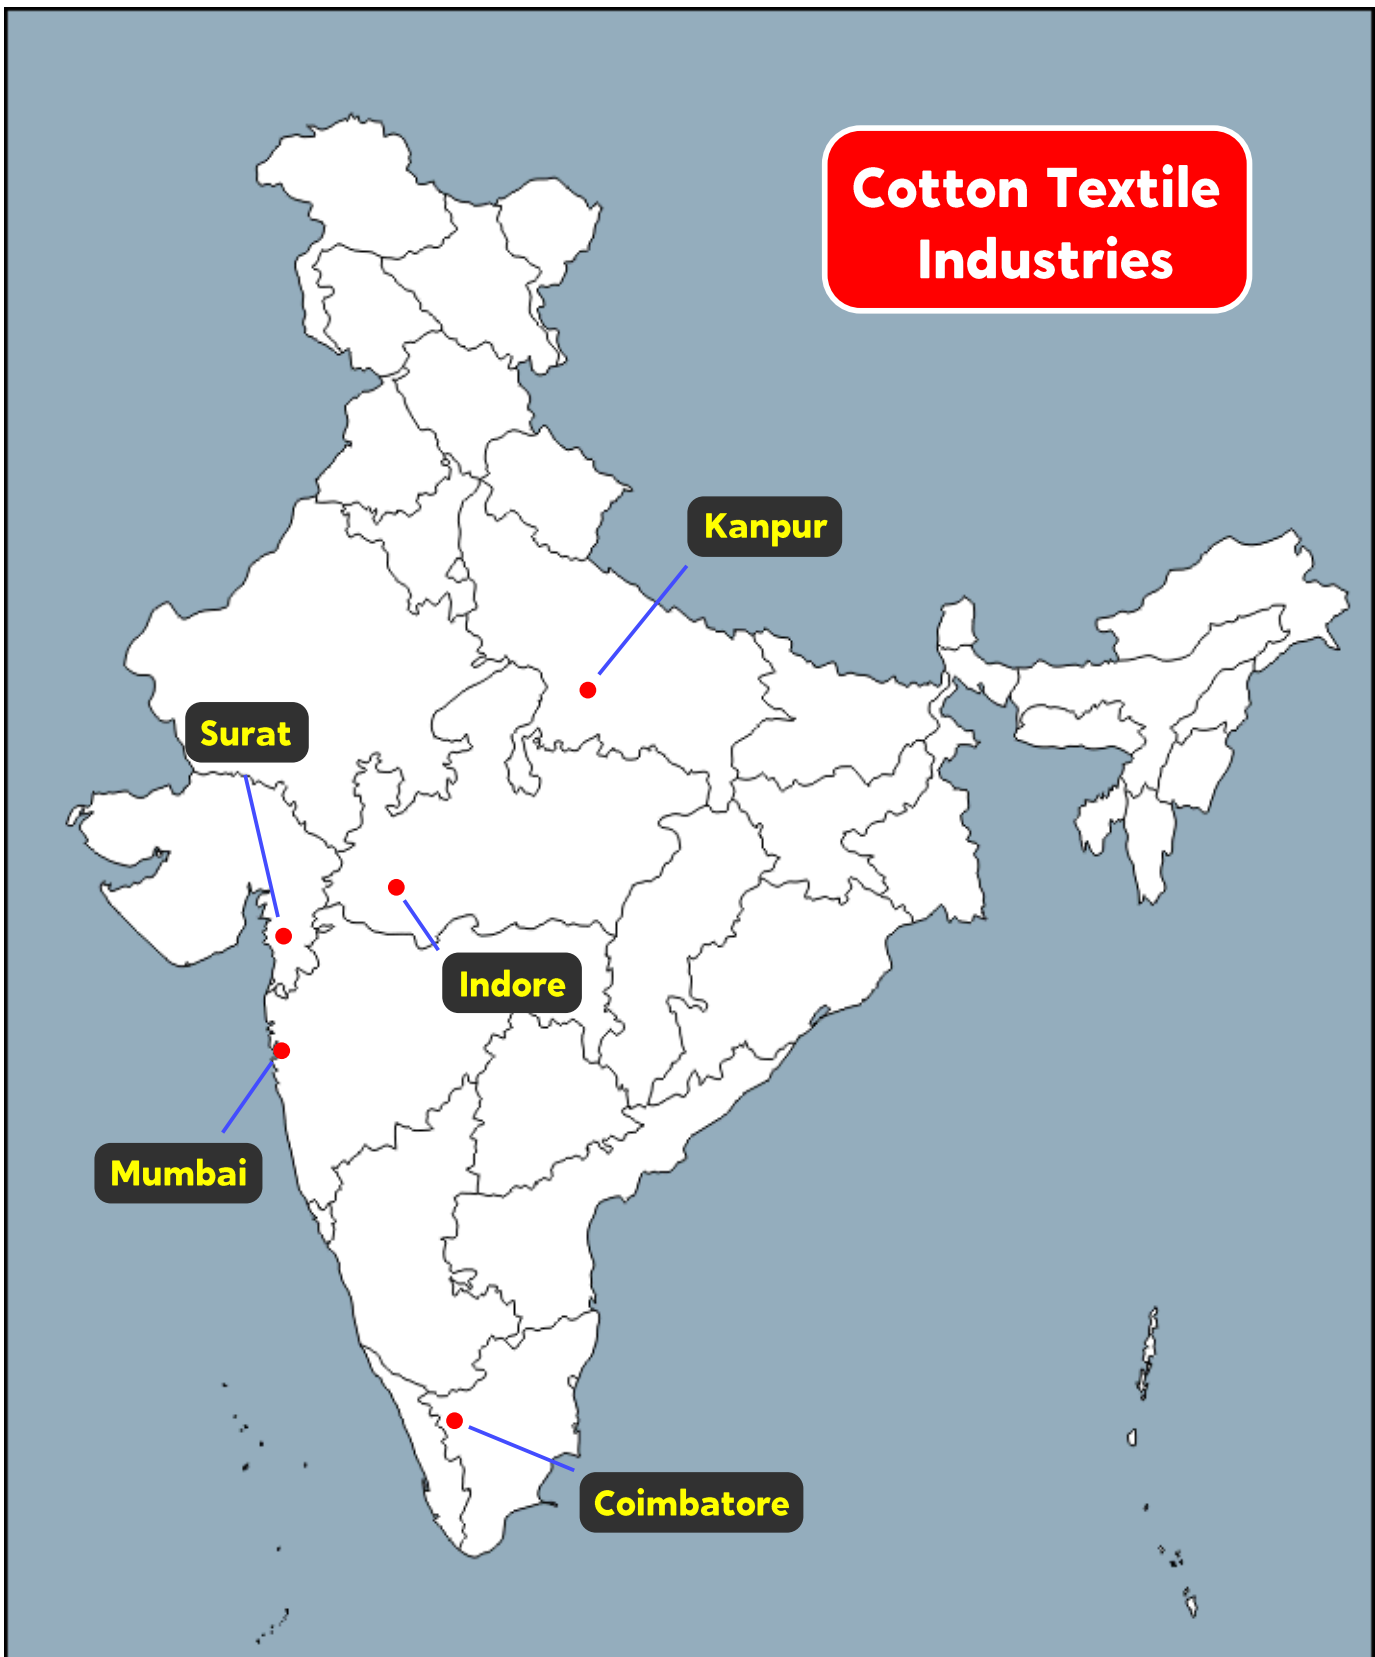

Cotton Textile Industries

Kanpur – Uttar Pradesh

Surat – Gujarat

Mumbai – Maharashtra

Coimbatore – Tamil Nadu

Indore – Madhya Pradesh