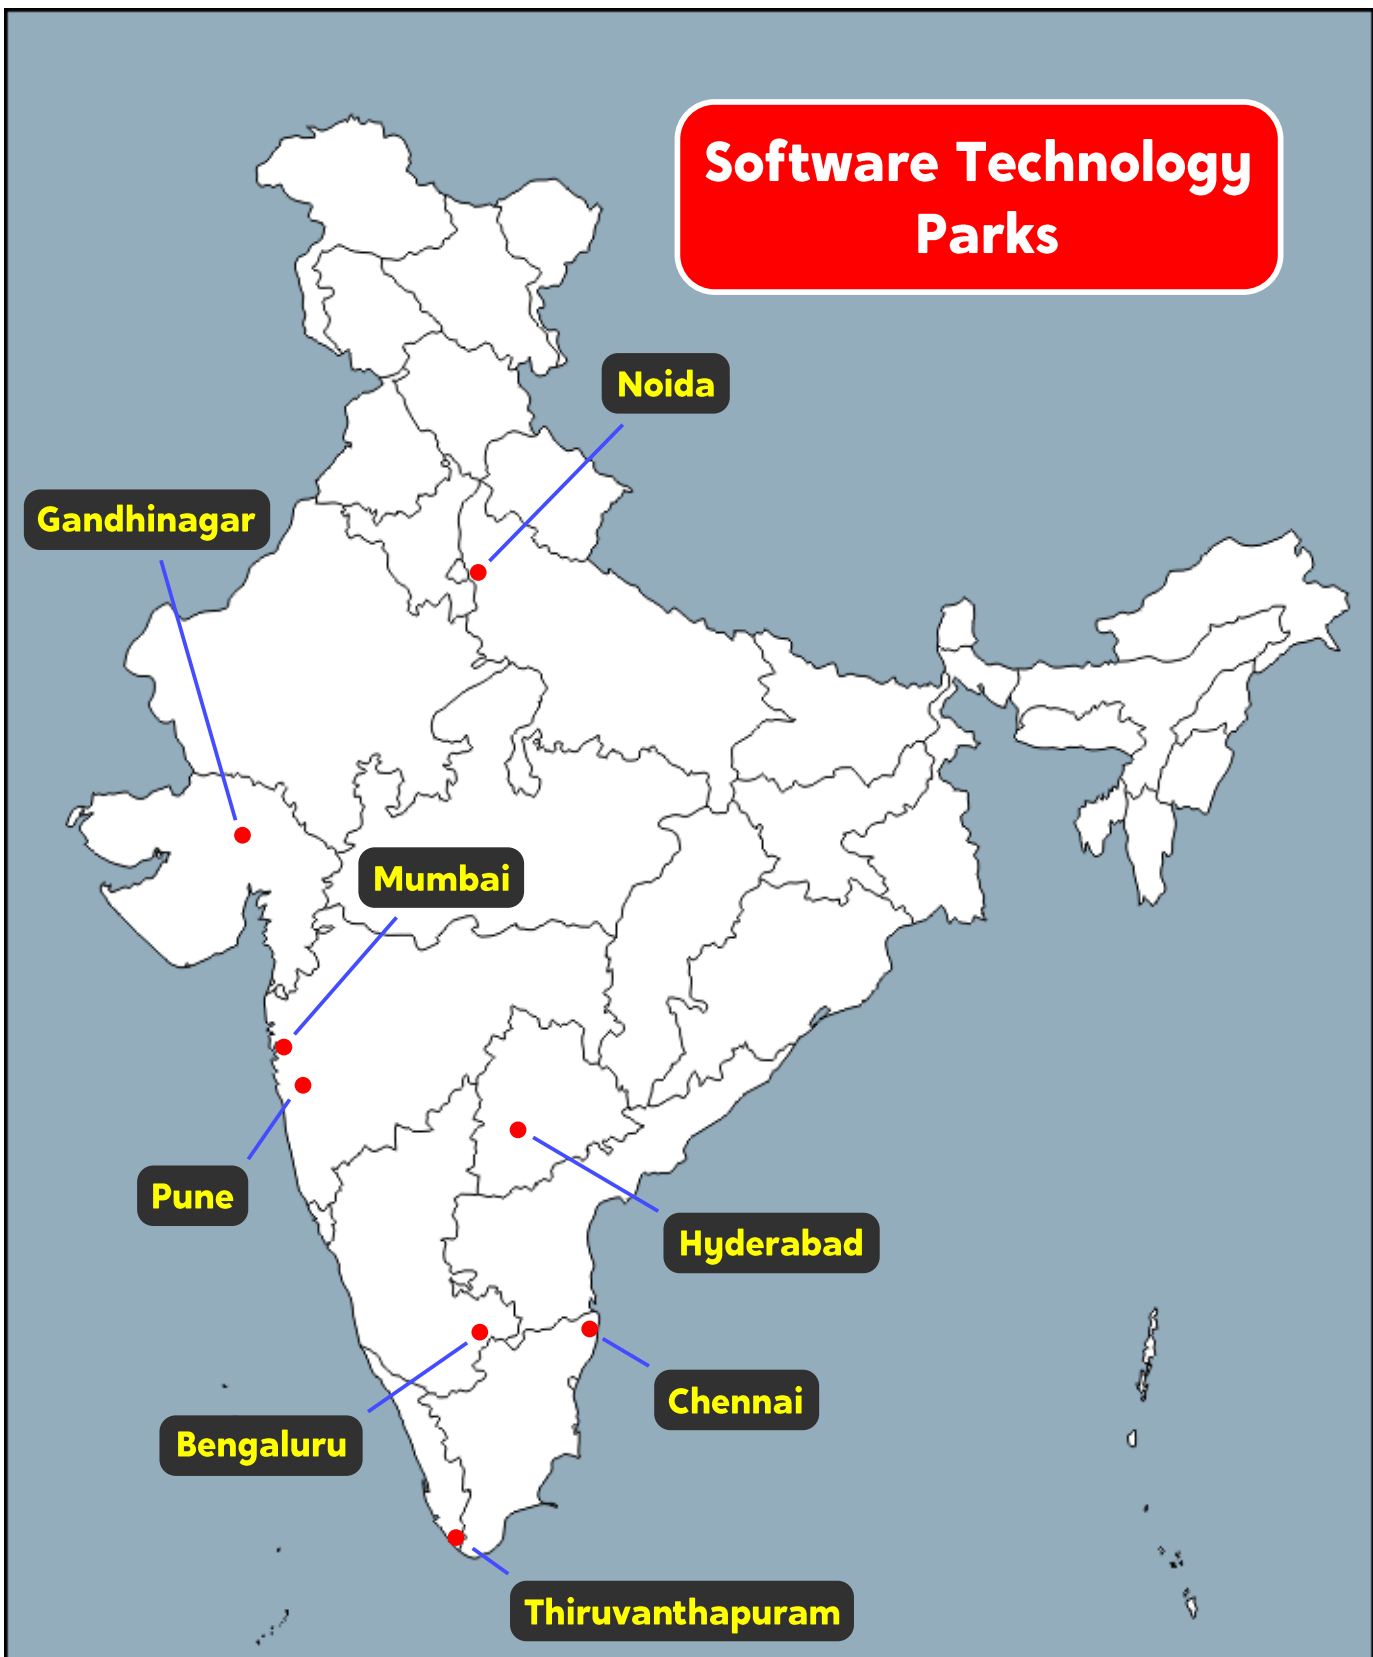

Software Technology Parks

Noida – Uttar Pradesh

Gandhinagar – Gujarat

Mumbai – Maharashtra

Pune – Maharashtra

Bengaluru – Karnataka

Hyderabad – Telangana

Chennai – Tamil Nadu

Thiruvanthapuram – Kerala