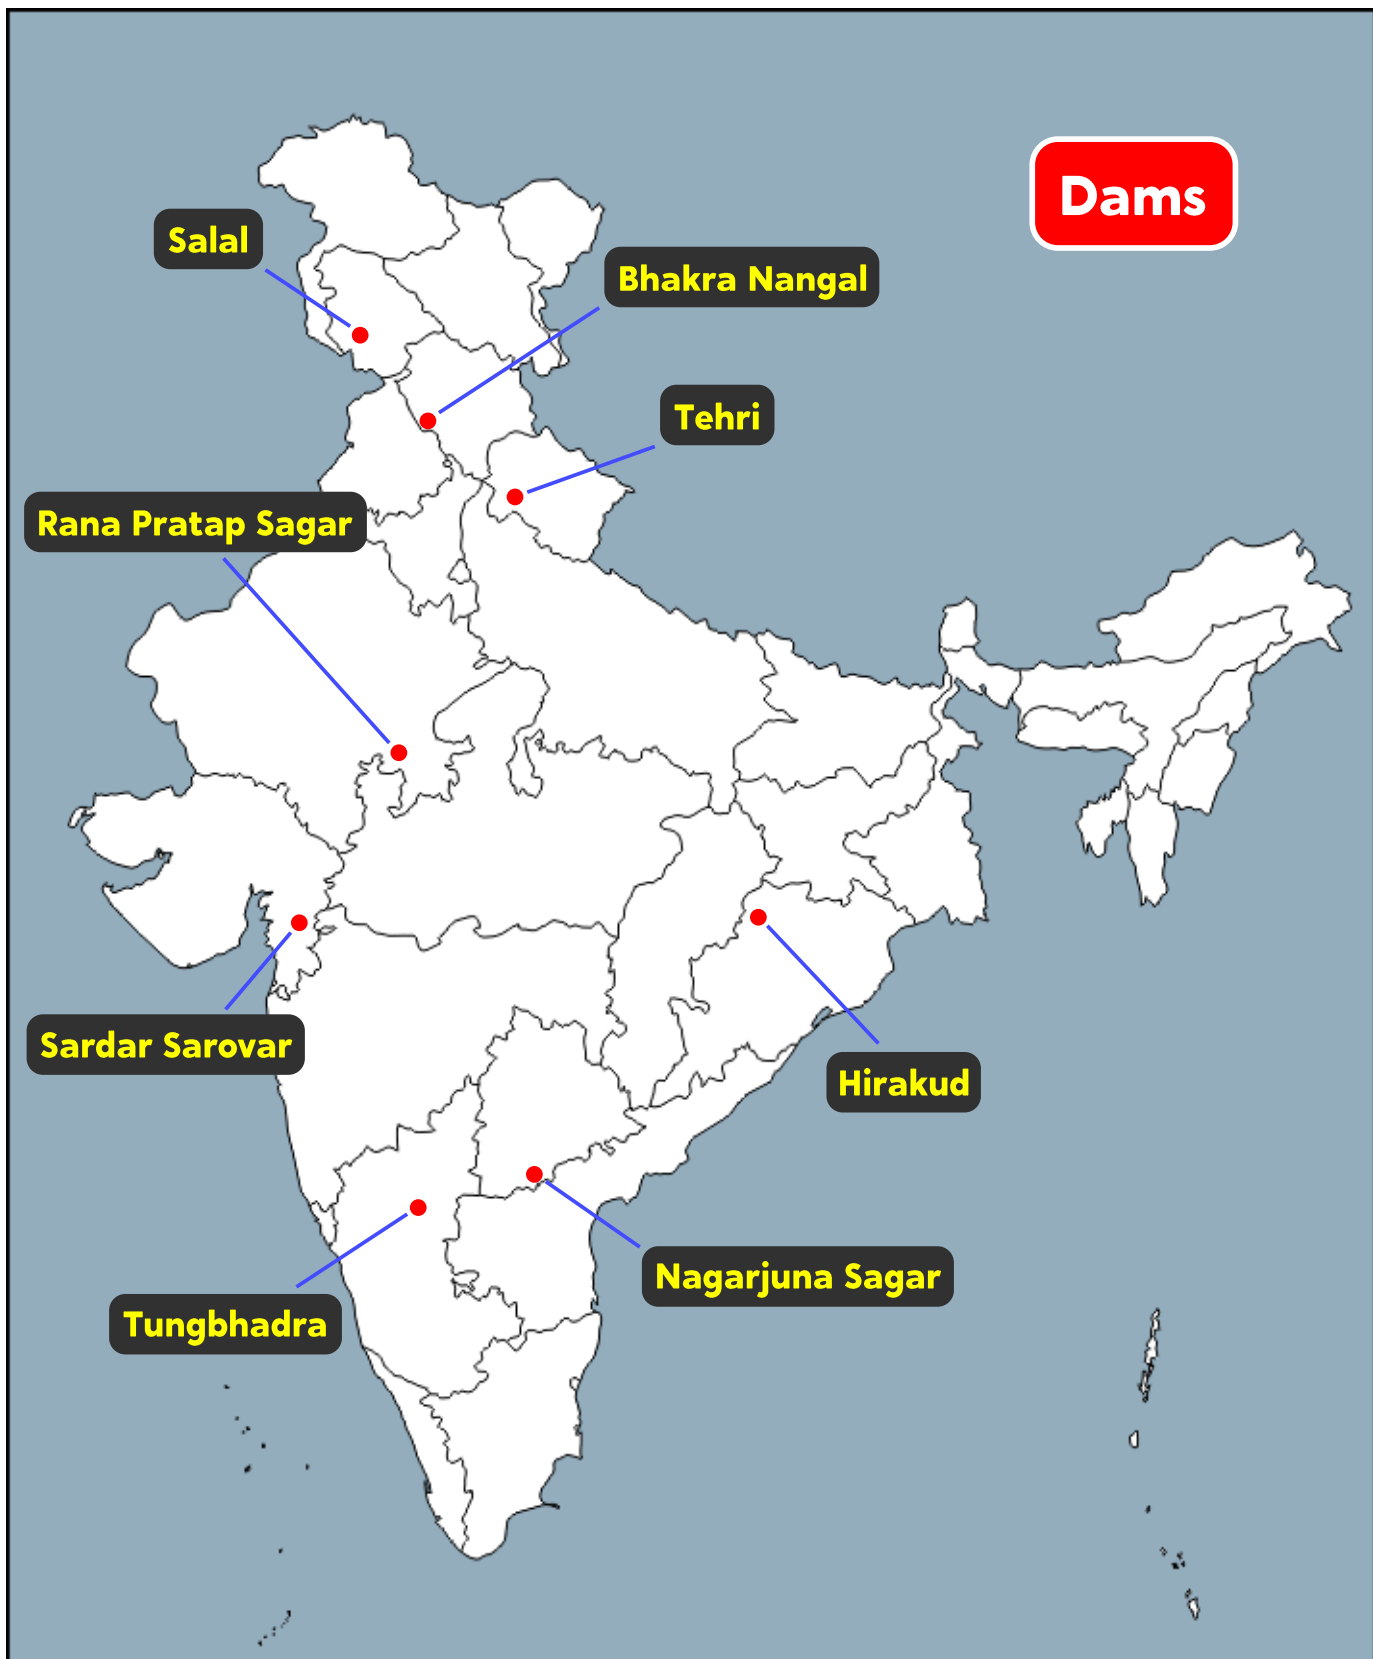

Iron Ore

Durg – Chhattisgarh

Bellary – Karnataka

Bailadila – Chhattisgarh

Kudremukh – Karnataka

Mayurbhanj – Odisha

Kalol – Gujarat

Ankleshwar – Gujarat

Mumbai High – Arabian Sea

Bassein – Arabian Sea

Digboi – Assam

Naharkatia – Assam

Congress Sessions

Nagpur – Maharashtra

Calcutta – West Bengal

Madras – Tamil Nadu

Centres of Indian National Movement

Ahmedabad – Gujarat

Kheda – Gujarat

Dandi – Gujarat

Amritsar – Punjab

Chauri Chaura – U.P.

Champaran – Bihar

Salal – Jammu & Kashmir

Mumbai – Maharashtra

Pune – Maharashtra

Bengaluru – Karnataka

Hyderabad – Telangana

Chennai – Tamil Nadu

Thiruvanthapuram – Kerala

Major Ports

Kandla – Gujarat