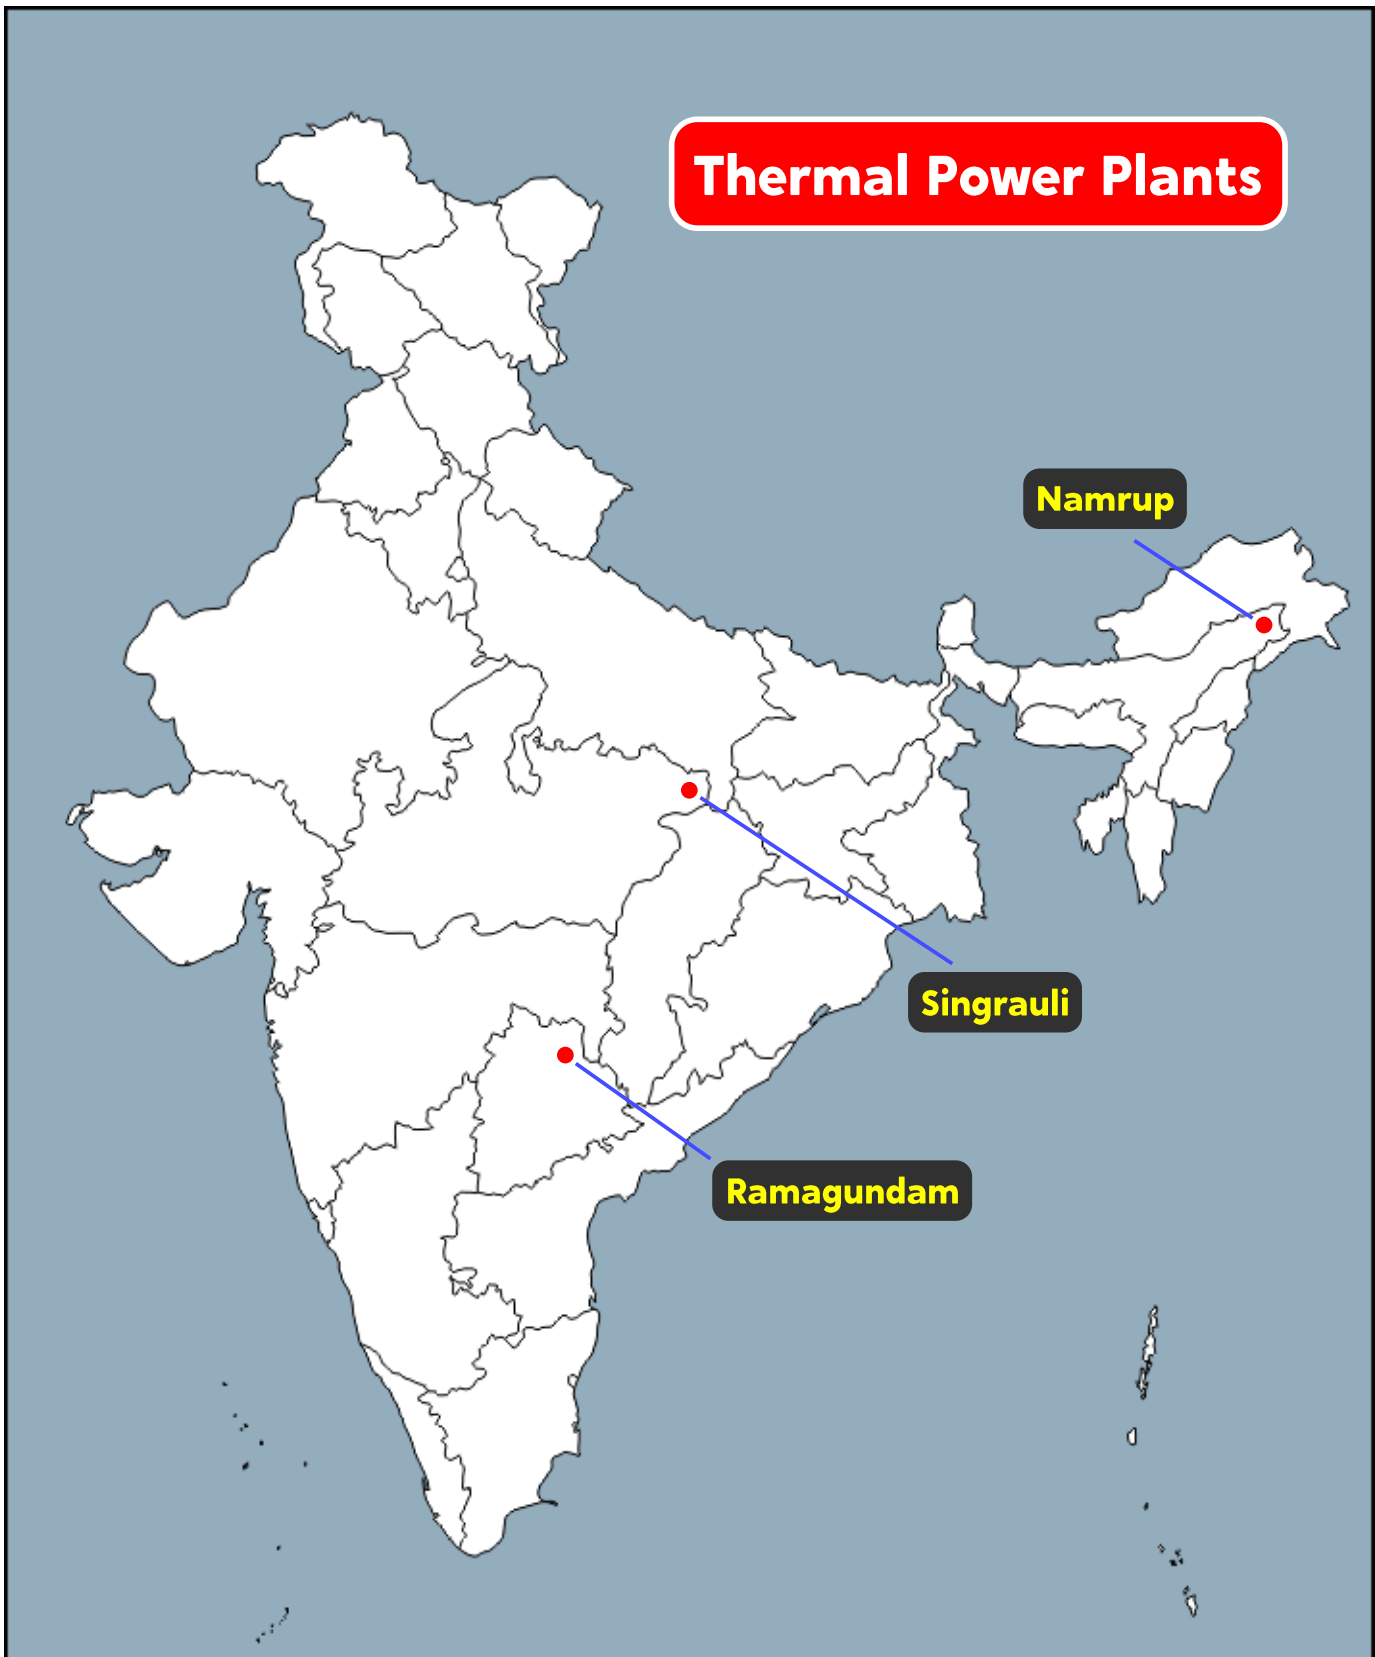

Thermal Power Plants

Namrup – Assam

Singrauli – Madhya Pradesh

Ramagundam – Telangana