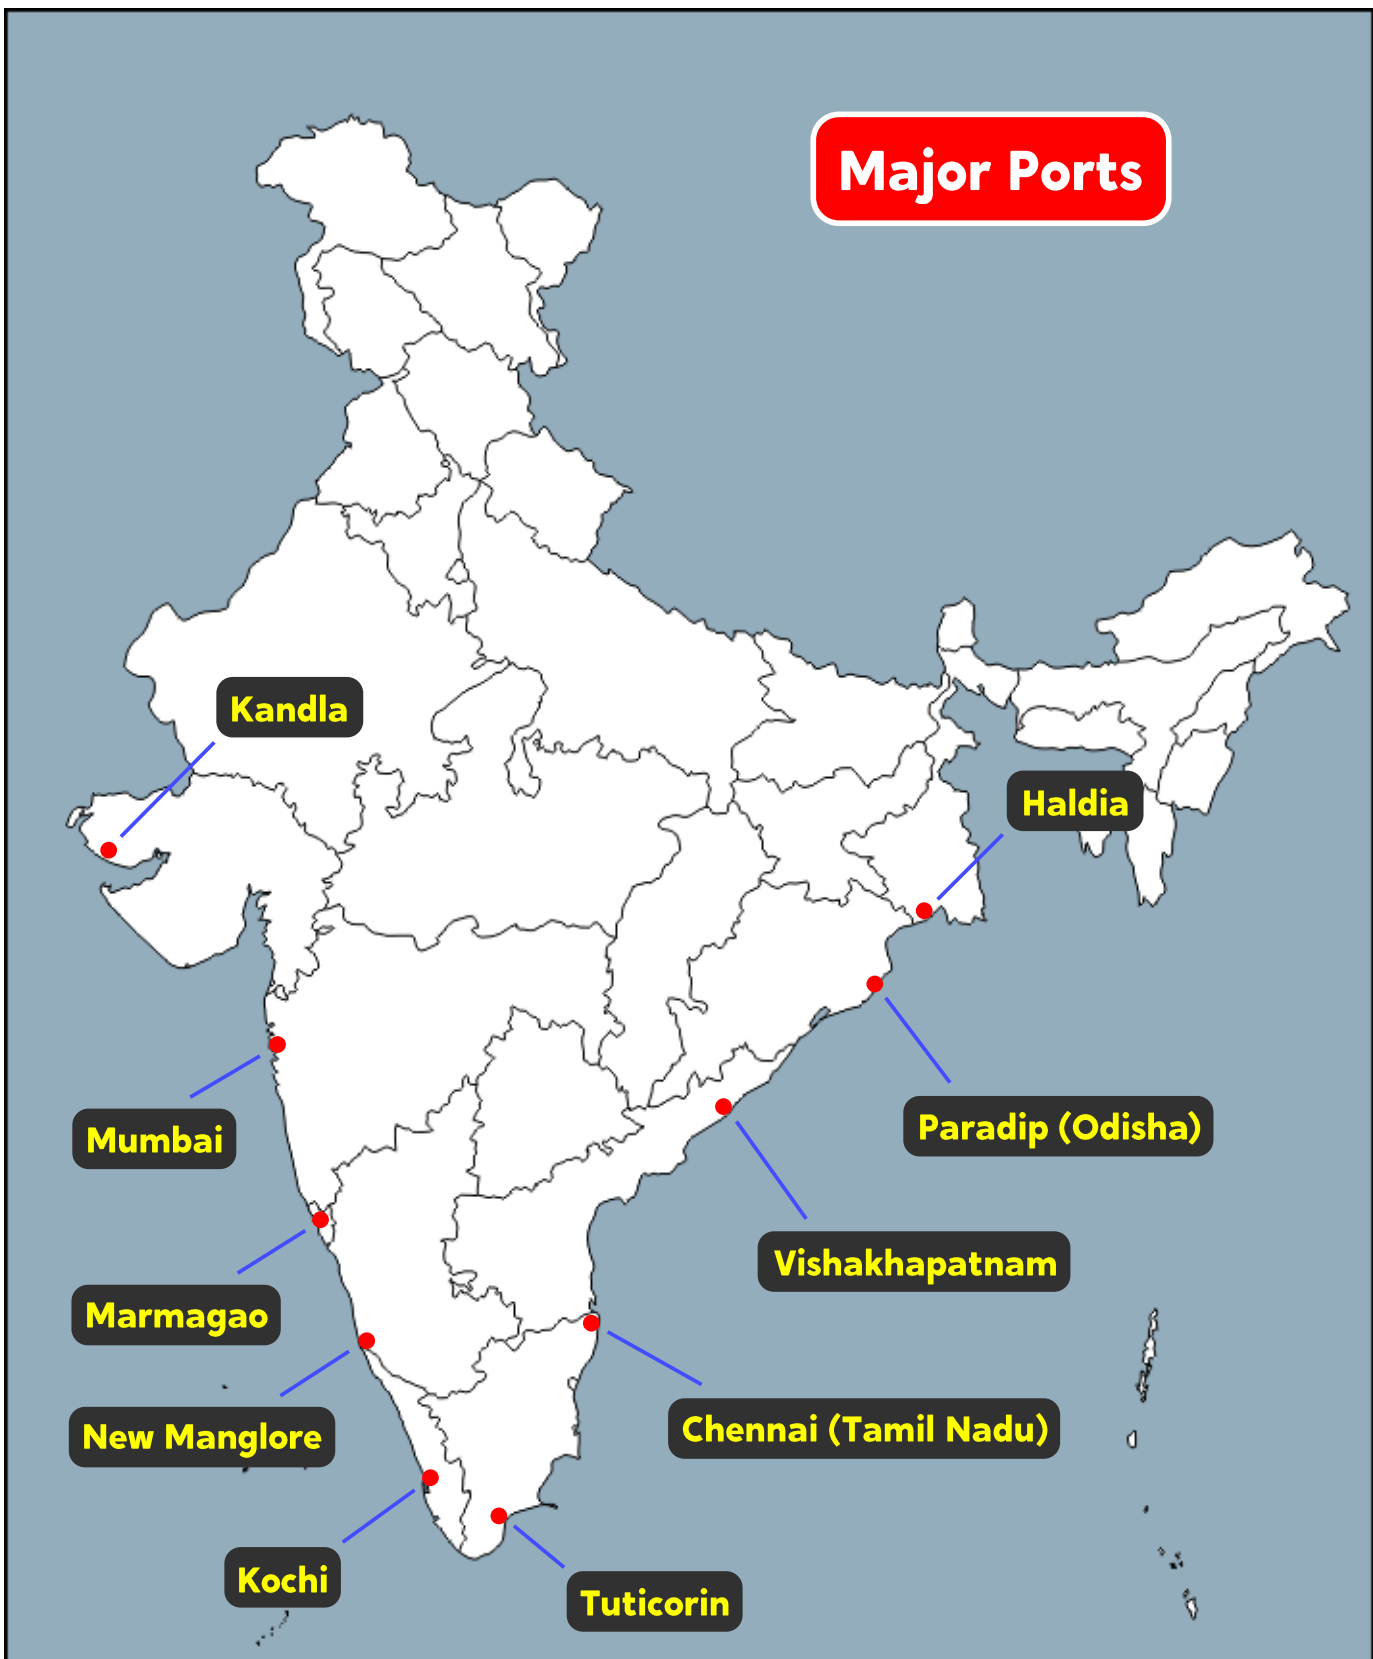

Iron Ore

Durg – Chhattisgarh

Bellary – Karnataka

Bailadila – Chhattisgarh

Kudremukh – Karnataka

Mayurbhanj – Odisha

Kalol – Gujarat

Ankleshwar – Gujarat

Mumbai High – Arabian Sea

Bassein – Arabian Sea

Digboi – Assam

Naharkatia – Assam

Congress Sessions

Nagpur – Maharashtra

Calcutta – West Bengal

Madras – Tamil Nadu

Centres of Indian National Movement

Ahmedabad – Gujarat

Kheda – Gujarat

Dandi – Gujarat

Amritsar – Punjab

Chauri Chaura – U.P.

Champaran – Bihar

Salal – Jammu & Kashmir

Mumbai – Maharashtra

Pune – Maharashtra

Bengaluru – Karnataka

Hyderabad – Telangana

Chennai – Tamil Nadu

Thiruvanthapuram – Kerala

Major Ports

Kandla – Gujarat