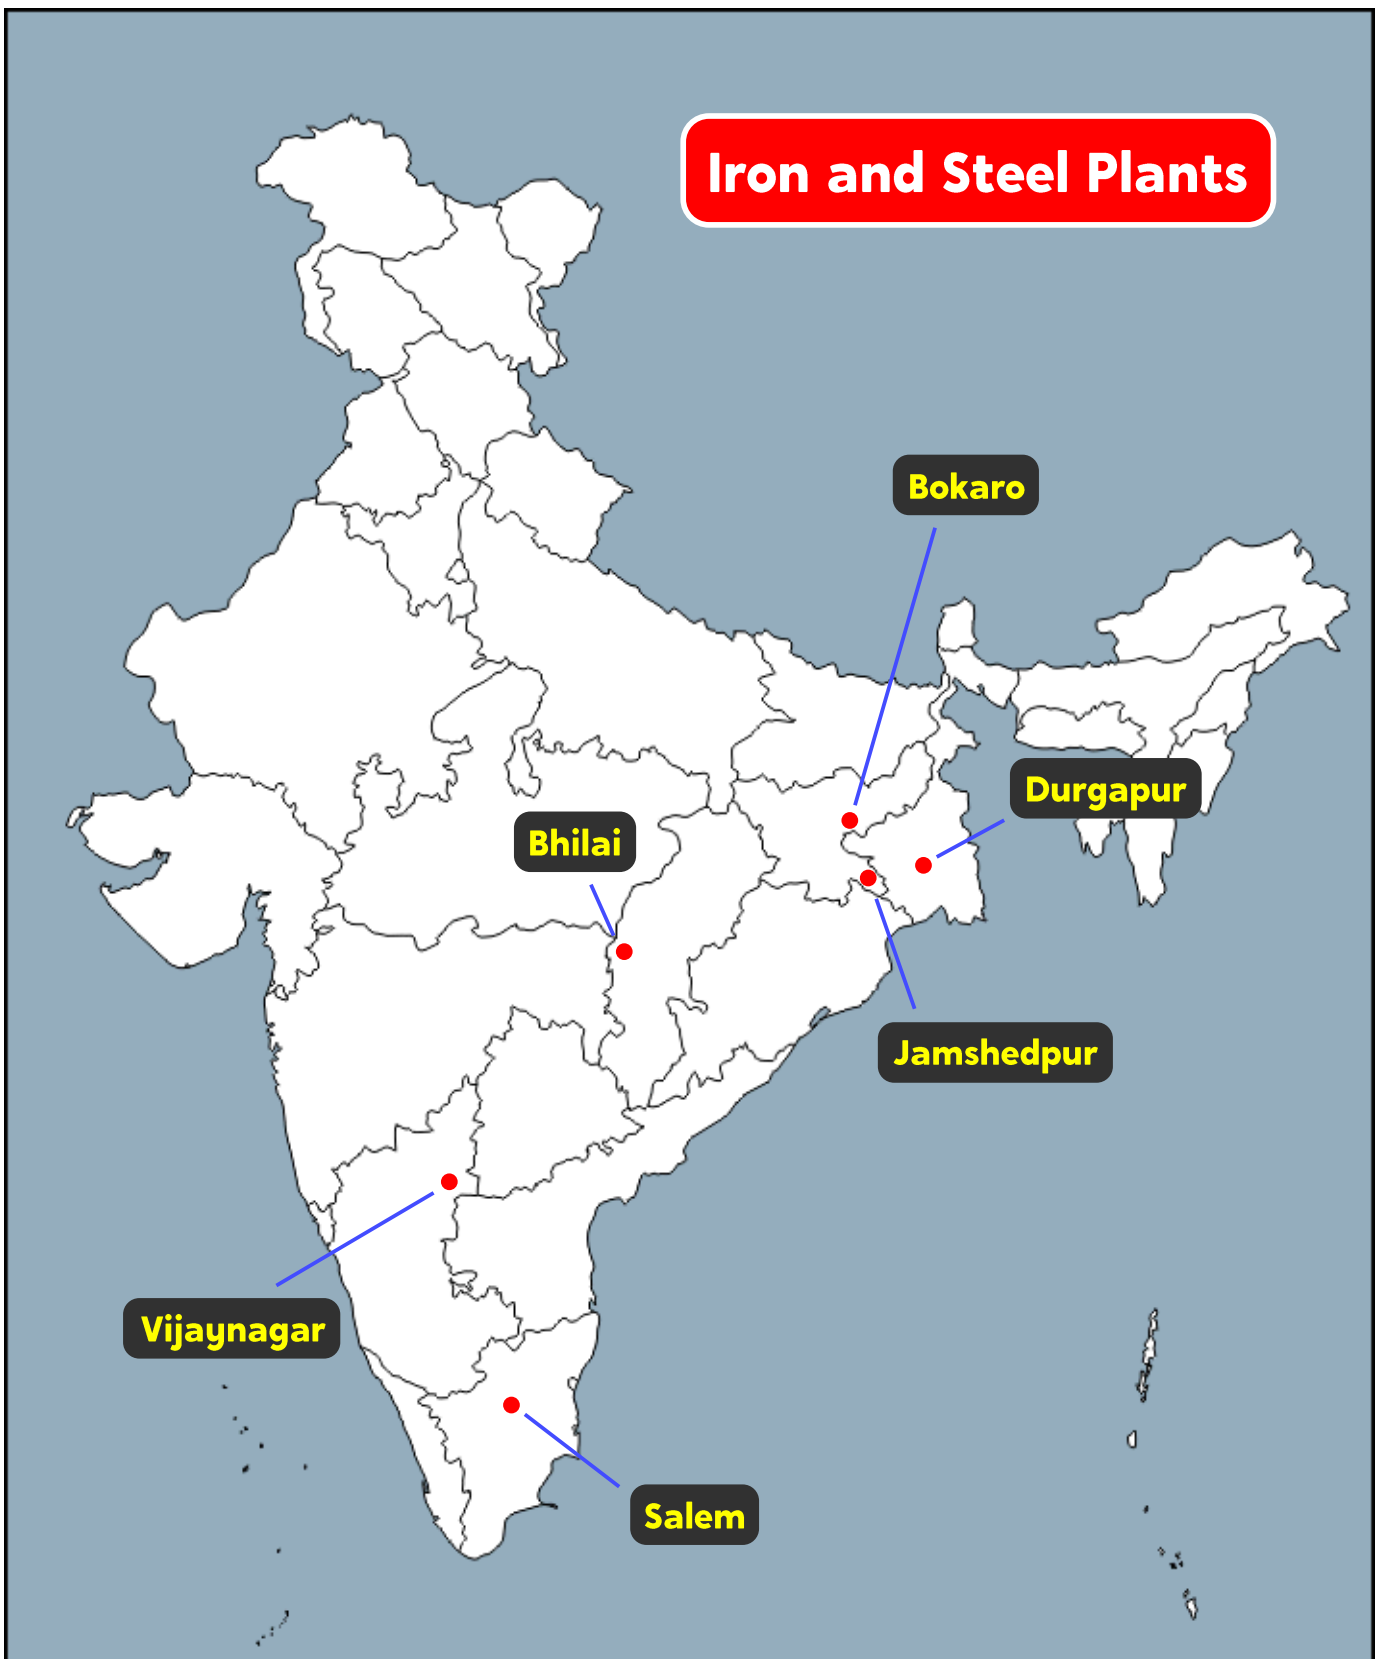

Iron and Steel Plants

Bokaro – Jharkhand

Jamshedpur – Jharkhand

Durgapur – West Bengal

Bhilai – Madhya Pradesh

Vijaynagar – Karnataka

Salem – Tamil Nadu