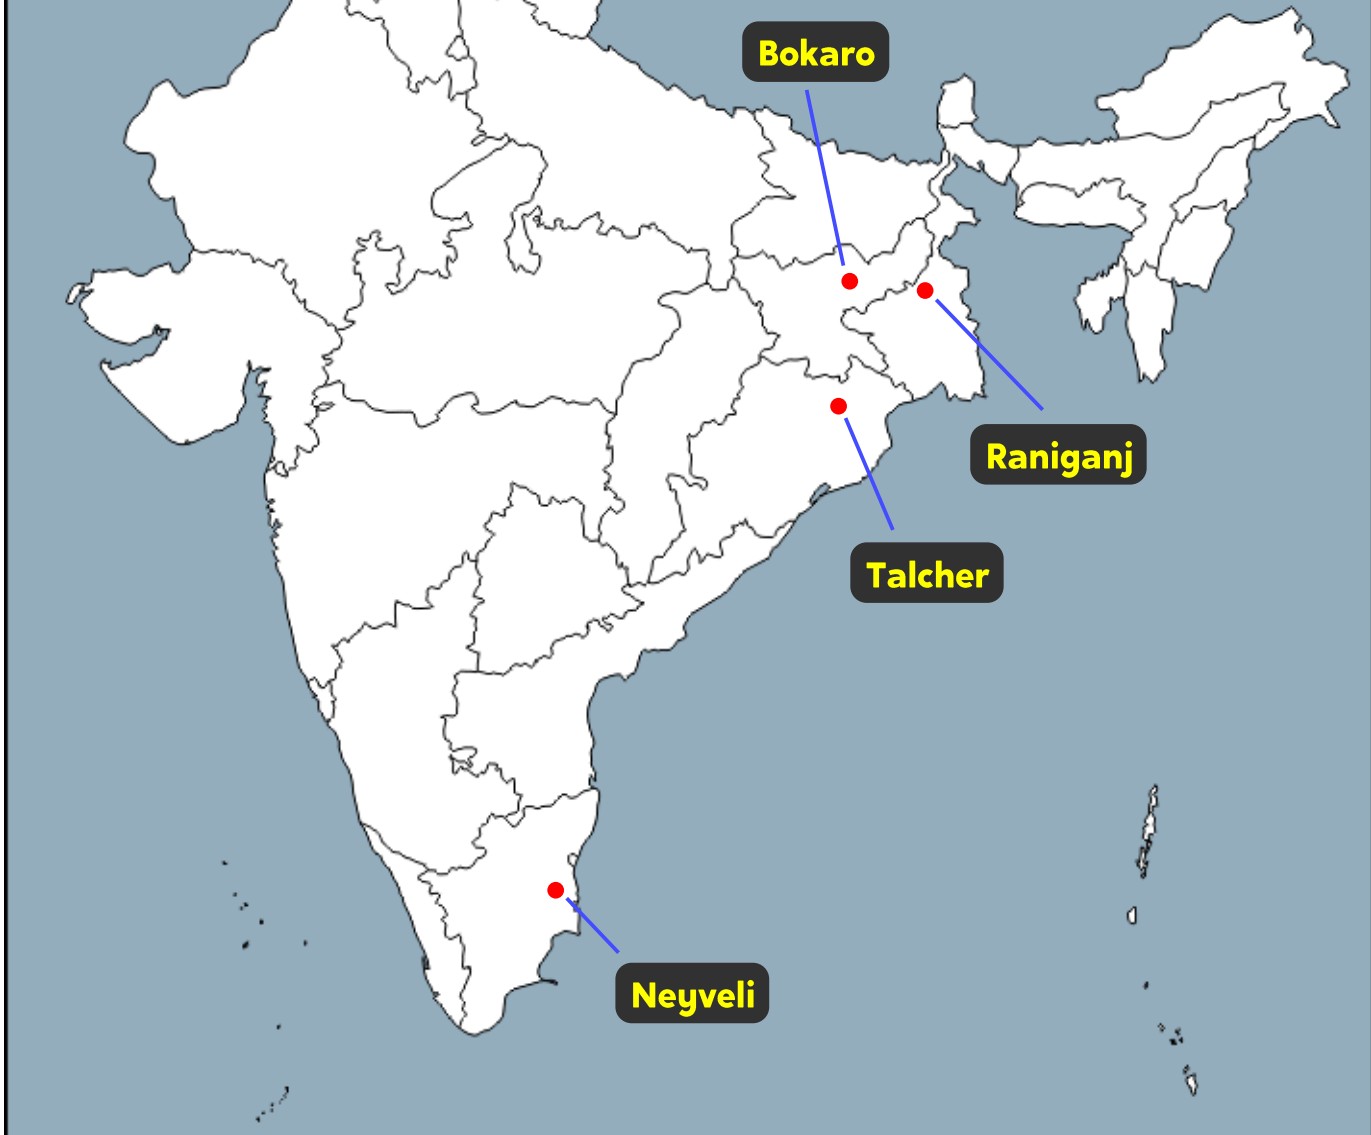

Iron Ore

Durg – Chhattisgarh

Bellary – Karnataka

Bailadila – Chhattisgarh

Kudremukh – Karnataka

Mayurbhanj – Odisha

Kalol – Gujarat

Ankleshwar – Gujarat

Centres of Indian National Movement

Ahmedabad – Gujarat

Kheda – Gujarat

Dandi – Gujarat

Amritsar – Punjab

Chauri Chaura – U.P.

Champaran – Bihar

Salal – Jammu & Kashmir

Mumbai – Maharashtra

Pune – Maharashtra

Bengaluru – Karnataka

Hyderabad – Telangana

Chennai – Tamil Nadu

Thiruvanthapuram – Kerala

Major Ports

Kandla – Gujarat

Raja Sansi – Punjab

Indira Gandhi International – Delhi

Chhatrapati Shivaji – Maharashtra

Netaji S.C. Bose – West Bengal

Rajiv Gandhi – Telangana

Meenam Bakkam – Tamil Nadu

Thiruvanthapuram – Kerala

Coal Mines